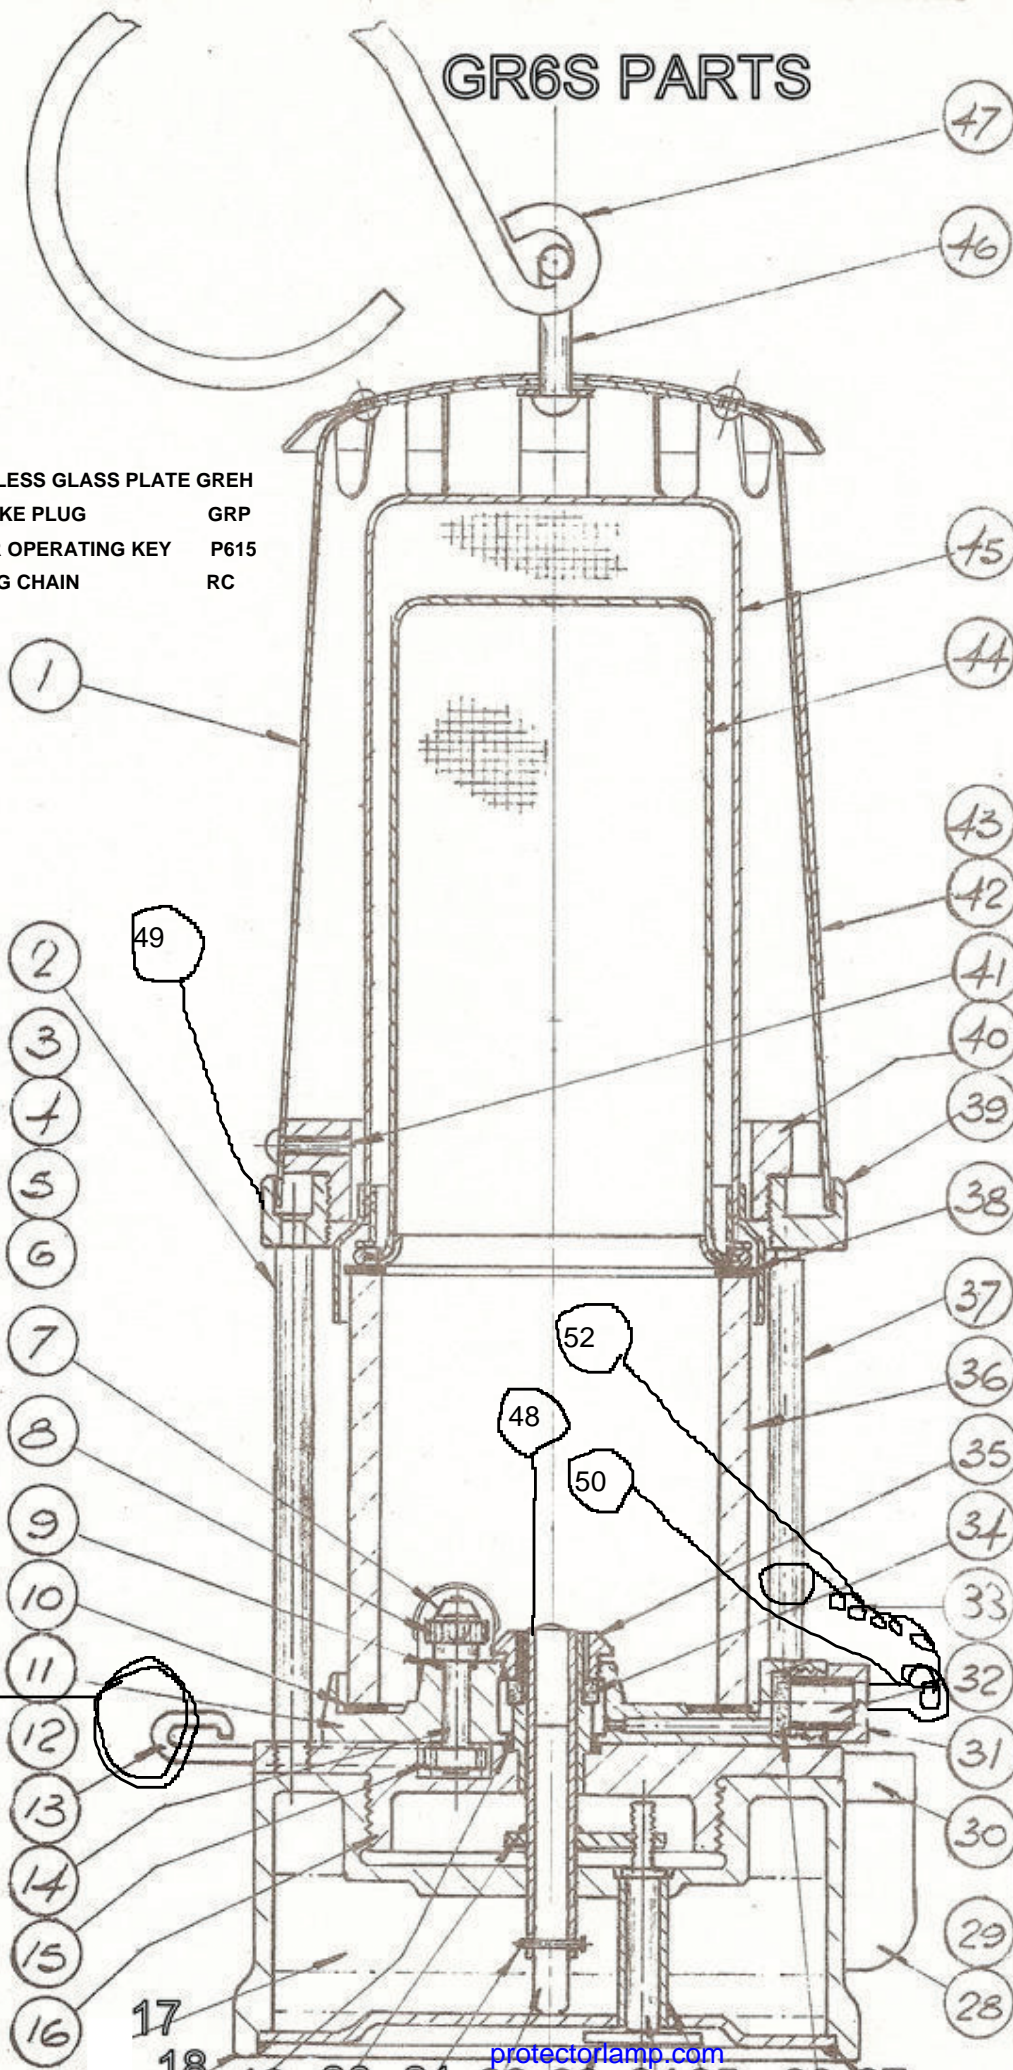

# GR6S PARTS

- 49 MIDDLE LESS GLASS PLATE GREH
- 50 GAS INTAKE PLUG GRP
- 51 RING FOR OPERATING KEY P615
- 52 RETAINING CHAIN RC

1	BONNET	GRC
2	STANDARD WIRE	
3	FLINT HOUSING	P68
4	FLINT SPRING	P69
5	FLINT HOUSING CAP	P610
6	FLINT	P67
7	FLINT WHEEL BUTTON	P61
8	FLINT WHEEL	P62
9	SYNTHETIC WASHER FOR PINION SPINDLE	
10	KEVLAR WASHER	PPM
11	GLASS PLATE	GRGP
12	GLASS PLATE SCREWS	GRGS
13	OPERATING KEY	P614
14	PINION SPINDLE	
15	PINION WHEEL	
16	NUT	
17	SET OF FELTS	
18	VESSEL	GRV
19	SEALING RING FOR GLASS PLATE	GRRS
20	REGULATOR WICK TUBE & PLATE	
21	WICK PIN TO SPEWEE PERMANENT WICK	
22	WICKS	PPO.
23	REGULATOR BUTTON	
24	REGULATOR THUMBSCREW	
25	REGULATOR THUMBSCREW TUBE	
26	SINTERED DISC.	GRD
27	PLATE BOTTOM	
28	MAGNETIC LOCK UNIT	
29	RIVET FOR MAGN. LOCK COVER	
30	FILLER COVER	
31	GAS INTAKE NUT (BRASS)	GRGN
32	GAS INTAKE WASHER	GRW
33	MIDDLE COMPLETE	GREHJRS
34	SINTERED RING	GRSR
35	THIMBLE	GRT
36	GLASS	PPG
37	SLIDE WIRE	
38	KEVLAR WASHER	PPM
39	OUTSIDE MIDDLE RING	
40	INSIDE MIDDLE RING	
41	ESCUTCHEON PIN FOR INS. MID. RING	
42	NAMEPLATE	GRWX
43	NAMEPLATE RIVETS	PPWW
44	INNER GAUZE	P6FF
45	OUTER GAUZE	P6F
46	EYELET & WASHER	P6B
47	LAMP HOOK	P6A
48	STAINLESS STEEL TUBE	GRSG